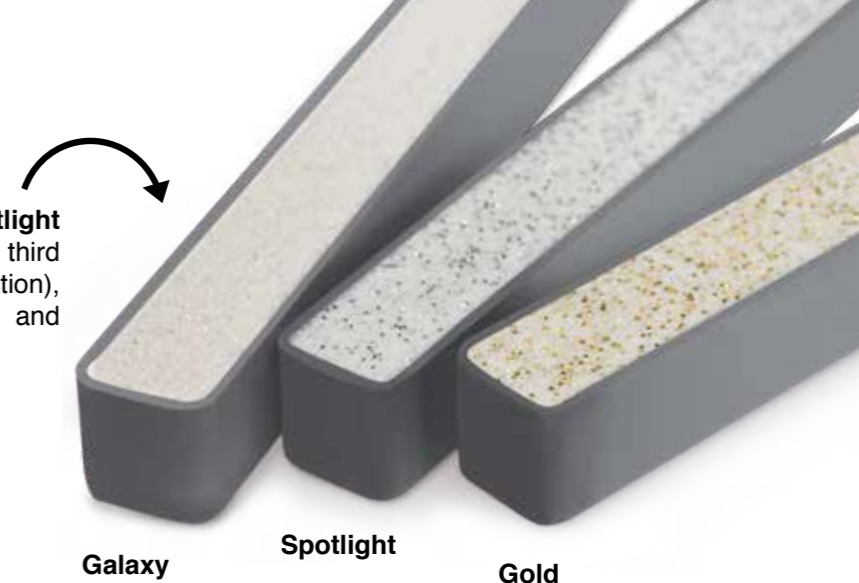

215 Tortora

225 Tabacco

230 Cacao

232 Cuoio

235 Caffè

The glitter finishes **Galaxy** (pearl effect), **Spotlight** (silver glitter) and **Gold** (gold glitter) mixed in as the third component to Starlike® EVO (Class and Glam Collection), allow you to obtain grouting with one-of-a-kind and exclusive effects.

Galaxy

Spotlight

Gold

> Over 150 finishes

Class

COLD COLLECTION

10 new shades, studied in minute detail to adapt to any shade of grey

100 Bianco Assoluto

102 Bianco Ghiaccio

105 Bianco Titanio

110 Grigio Perla

115 Grigio Seta

120 Grigio Piombo

125 Grigio Cemento

130 Grigio Ardesia

140 Nero Grafite

340 Blu Denim

350 Blu Zaffiro

400 Verde Salvia

410 Verde Smeraldo

420 Verde Prato

430 Verde Pino

500 Rosa Cipria

530 Viola Ametista