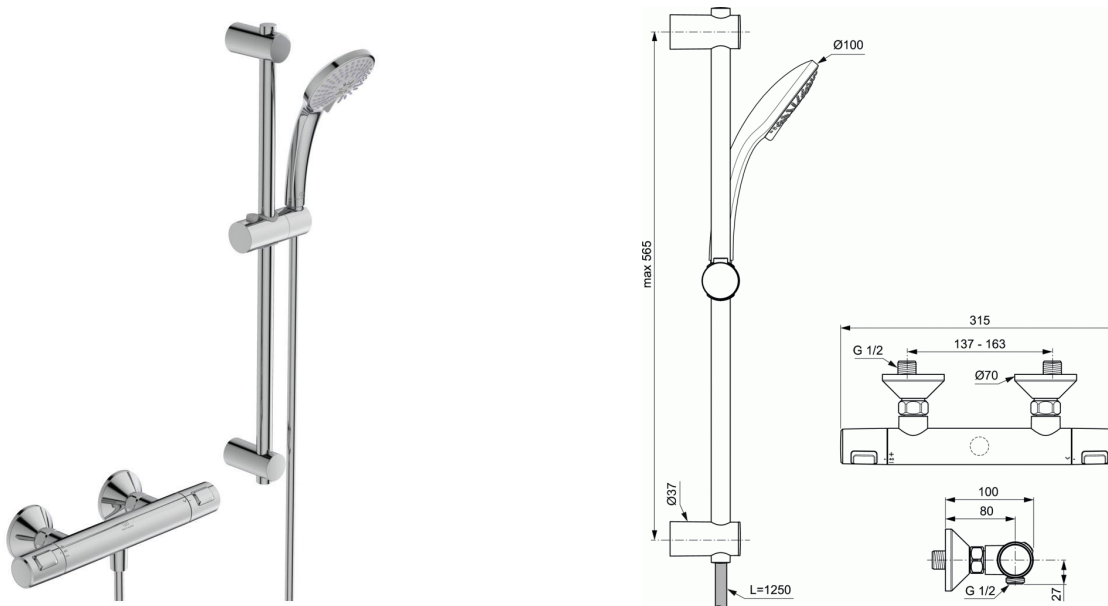

CERATHERM T25

Exposed thermostatic shower mixer with accessories

Exposed thermostatic shower mixer with accessories

Standard S-connectors
IS Thermostatic cartridge new technology
Ceramic valve G1/2 180°
Cool body technology
Plastic handles with hot water at 40°C stop button and 50% water volume stop button
Non return valve
Comply with EN 1111

With accessories:

- 100 mm 3F Idealrain hand shower with 8l/min water flow limiter
- 1250 mm Idealflex shower hose
- 600 mm shower bar with adjustable wall brackets

Optional equipment:

Wrap over shelf for T25, T50 and T100 Ideal Standard A7215AA