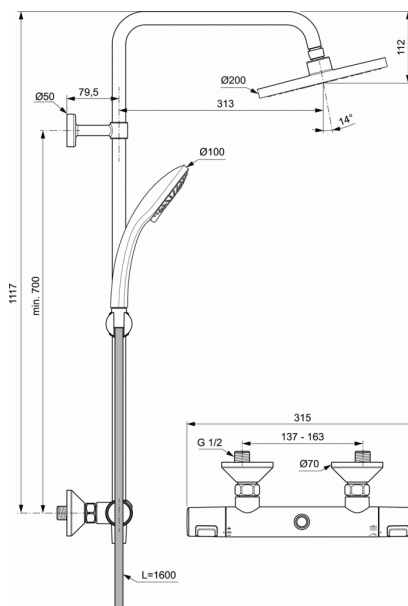

CERATHERM T25

Shower system with exposed thermostatic mixer

Shower system with exposed thermostatic mixer

- Ceratherm T25 exposed shower thermostatic mixer
 - Standard S-connectors
 - IS Thermostatic cartridge new technology
 - Ceramic valve G1/2 180°
 - Cool body technology
 - Plastic handles with hot water at 40°C stop button and 50% water volume stop button
 - Non return valve
 - Plastic shower head Ø200 mm with 12 l/min water flow limiter
 - 100 mm 3F Idealrain hand shower with 8 l/min water flow limiter
 - Vertically adjustable wall bracket for fixation to the wall
 - 1600 mm Idealflex shower hose
- Comply with EN 1111

Optional equipment:

- Riser rail extension 150 mm A861379AA
- Riser rail extension 300 mm A861380AA

FINISHES*

* AA = Chrome