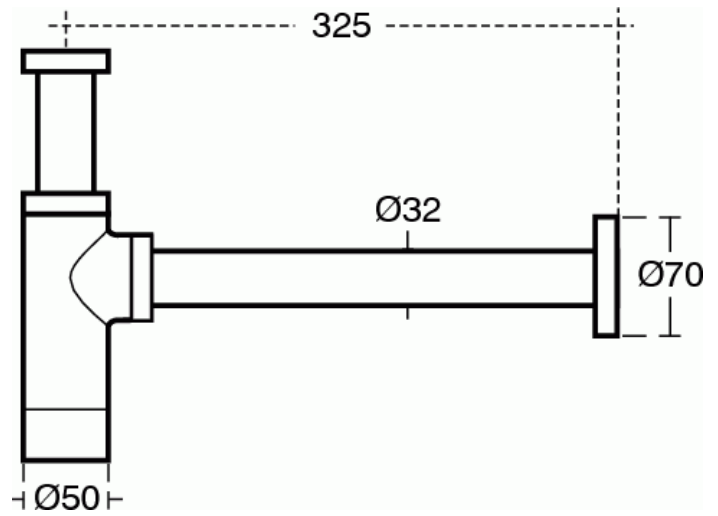

### Design siphon G1 1/4

#### Design siphon G1 1/4

in case of installation without semi-pedestal and basin cabinet

#### VARIANTS

Trap 1¼" plastic resealing bottle with 75mm seal 58920