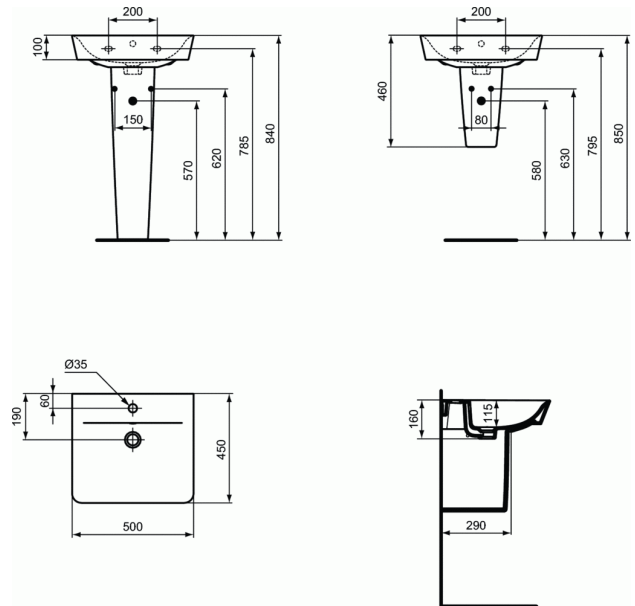

## CONNECT AIR Washbasin Cube 50 cm

### Washbasin Cube 50 cm

1 central tap hole punched

In carton box

EN 14688

For assembly with pedestal E074901, or semi-pedestal E074801, or Connect Air Cube Basin units, or alone with Design siphon

Optional:

- Pedestal (E074901)
- Semi-pedestal (E074801)
- Recommended fixation set M10 x 140 mm (WW965340)
- Design siphon G1 1/4 (in case of alone basin installation) (E0079AA)
- Design stop angle valve (water connection G1/2, connection with mixer 10 mm/ G3/8) - 1 pc (A3491AA)
- Siphon waste G1 1/4 - tubular type (A2305AA)
- Stop angle valve (water connection G1/2, connection with mixer 10 mm/ G3/8) - 1 pc (B7883AA)
- Escutcheon for siphon G1 1/4 (in case installation with mixer without pop up waste) (B4801AA)