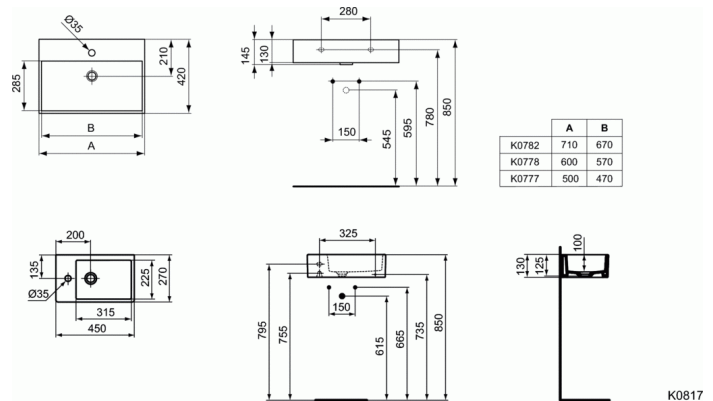

STRADA

Washbasin 50 cm

Washbasin 50 cm

Central tap hole punched and with overflow

In carton box

EN 14688

Including: Furniture cutting template

Recommended equipment:

- Fixation set M10 x 140 mm (WW965340)
- Design siphon G1 1/4 (in case of installation without semi-pedestal and without base cabinet) (E0079AA)
- Design stop angle valve (water connection G1/2, connection with mixer 10 mm/ G3/8) - 1 pc (A3491AA)
- Siphon waste G1 1/4 - tubular type (A2305AA)
- Stop angle valve (water connection G1/2, connection with mixer 10 mm/ G3/8) - 1 pc (B7883AA)
- Escutcheon for siphon G1 1/4 (B4801AA)

VARIANTS

Washbasin 60 cm

Washbasin 71 cm

K0778

K0782

FINISHES*

* 01 = Euro White