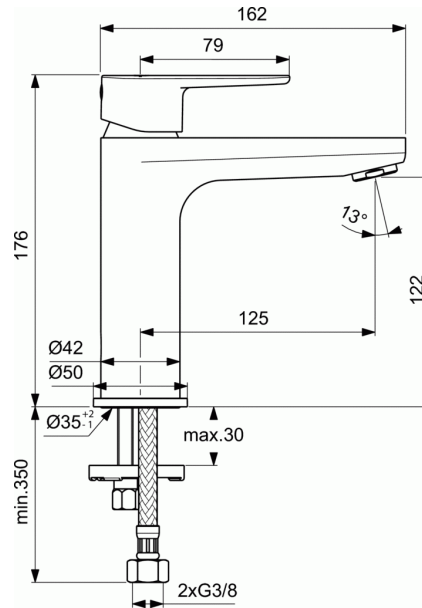

CERAFINE O

One-hole basin mixer H120 without pop-up waste

- One-hole basin mixer H120 without pop-up waste**
- 28 mm FirmaFlow® ceramic cartridge with hot water limiter
- Metal handle with red and blue color indication
- Slim aerator with 5 l/min flow rate limiter
- Decorative rosette part of the body (one piece)
- Easy-Fix system for installation
- Flexible hoses G3/8" for water supply system connection

FINISHES*

* AA = Chrome

Comply with EN817