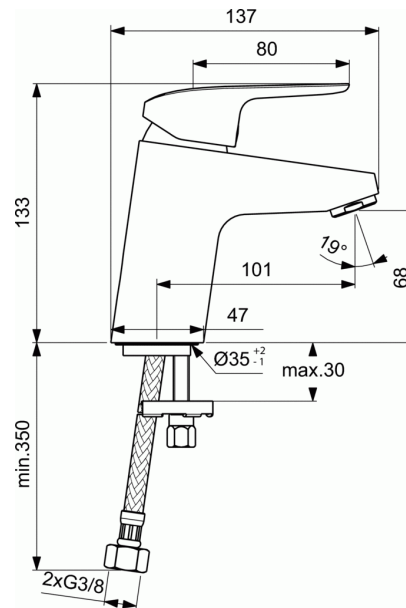

CERAFLEX One-hole basin mixer

One-hole basin mixer

38 mm cartridge FirmaFlow® with hot water limiter

Brass cast body

Metal handle with red and blue colour indication - printed on handle

Slim Perlator aerator with 5 l/min flow rate limiter

Flexible hoses G3/8" for water supply system connection

Easy-Fix system for installation

Comply with EN817

FINISHES*

AA

* AA = Chrome

KEY FEATURES & BENEFITS