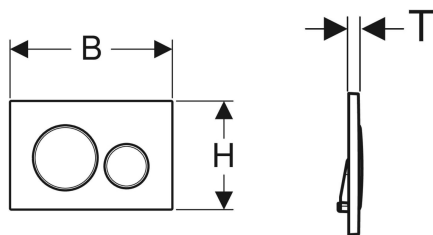

## Geberit Sigma20 actuator plate for dual flush

Example image

### Application purposes

- For flush actuation with Sigma concealed cisterns

### Scope of delivery

- Mounting frame
- 2 distance bolts

- Sound-absorbing actuator rods, tool-free fast adjustment

### Technical data

Actuation force | < 20 N

- 2 actuator rods

Art. no.	Colour / surface	Material designation	B	H	T
115.882.KH.1	Plate and buttons: bright chrome-plated Design rings: matt chrome-plated	Plastic	24.6 cm	16.4 cm	1.2 cm
115.882.KJ.1	Plate and buttons: white Design rings: bright chrome-plated	Plastic	24.6 cm	16.4 cm	1.2 cm
115.882.KK.1	Plate and buttons: white Design rings: gold-plated	Plastic	24.6 cm	16.4 cm	1.2 cm
115.882.KM.1	Plate and buttons: black Design rings: bright chrome-plated	Plastic	24.6 cm	16.4 cm	1.2 cm
115.882.SN.1	Plate and buttons: brushed, easy-to-clean coated Design rings: polished	Stainless steel	24.6 cm	16.4 cm	1.2 cm
115.882.JQ.1	Plate and buttons: matt chrome-coated, easy-to-clean coated Design rings: bright chrome-plated	Plastic	24.6 cm	16.4 cm	1.2 cm
115.882.JT.1	Plate and buttons: white matt coated, easy-to-clean coated Design rings: bright chrome-plated	Plastic	24.6 cm	16.4 cm	1.2 cm
115.882.14.1	Plate and button: black matt coated, easy-to-clean coated Design rings: bright chrome-plated	Plastic	24.6 cm	16.4 cm	1.2 cm
115.882.11.1	Plate and buttons: white Design rings: matt white	Plastic	24.6 cm	16.4 cm	1.2 cm
115.882.01.1	Plate and buttons: white matt coated, easy-to-clean coated Design rings: white	Plastic	24.6 cm	16.4 cm	1.2 cm
115.882.DW.1	Plate and buttons: black Design rings: matt black	Plastic	24.6 cm	16.4 cm	1.2 cm
115.882.16.1	Plate and button: black matt coated, easy-to-clean coated Design rings: black	Plastic	24.6 cm	16.4 cm	1.2 cm