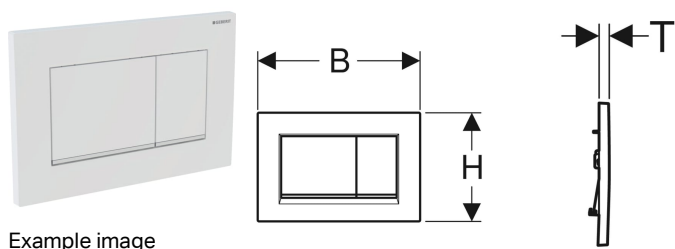

## Geberit Sigma30 actuator plate for dual flush

### Application purposes

- For flush actuation with Sigma concealed cisterns

### Technical data

Actuation force | < 20 N

- 2 actuator rods

Art. no.	Colour / surface	Material designation	B	H	T
115.883.KH.1	Plate and buttons: bright chrome-plated Design stripes: matt chrome-plated	Plastic	24.6 cm	16.4 cm	1.2 cm
115.883.KJ.1	Plate and buttons: white Design stripes: bright chrome-plated	Plastic	24.6 cm	16.4 cm	1.2 cm
115.883.KK.1	Plate and buttons: white Design stripes: gold-plated	Plastic	24.6 cm	16.4 cm	1.2 cm
115.883.KM.1	Plate and buttons: black Design stripes: bright chrome-plated	Plastic	24.6 cm	16.4 cm	1.2 cm
115.883.JQ.1	Plate and buttons: matt chrome-coated, easy-to-clean coated Design stripes: bright chrome-plated	Plastic	24.6 cm	16.4 cm	1.2 cm
115.883.JT.1	Plate and buttons: white matt coated, easy-to-clean coated Design stripes: bright chrome-plated	Plastic	24.6 cm	16.4 cm	1.2 cm
115.883.14.1	Plate and button: black matt coated, easy-to-clean coated Design stripes: bright chrome-plated	Plastic	24.6 cm	16.4 cm	1.2 cm
115.883.11.1	Plate and buttons: white Design stripes: matt white	Plastic	24.6 cm	16.4 cm	1.2 cm
115.883.01.1	Plate and buttons: white matt coated, easy-to-clean coated Design stripes: white	Plastic	24.6 cm	16.4 cm	1.2 cm
115.883.DW.1	Plate and buttons: black Design stripes: matt black	Plastic	24.6 cm	16.4 cm	1.2 cm
115.883.16.1	Plate and button: black matt coated, easy-to-clean coated Design stripes: black	Plastic	24.6 cm	16.4 cm	1.2 cm