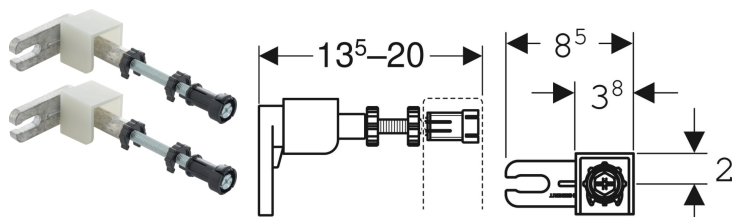

Geberit Duofix set of wall anchors for single installation

Example image

Application purposes

- For fastening Geberit Duofix frames in front of drywalls and solid walls
- For fastening panelling in part-height prewall installations

Characteristics

- Can be adjusted in depth from the front, infinitely variable, with fast adjustment

Scope of delivery

- Set of 2 pieces

- Wall inlet rotatable by 360°
- Threaded rod M10, zinc-plated

Technical data

Product material | Die-cast zinc / steel/plastic

Art. no.

111.815.00.1

Accessories

- Geberit Duofix set of wall anchor extensions