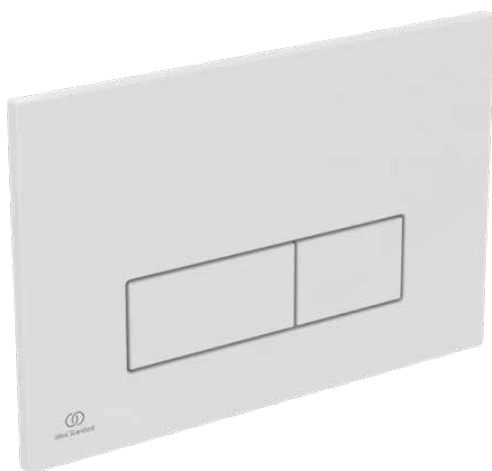

OLEAS | Mechanic control plate 234x8.5x154 mm in white finish

Image & drawing

General information

Sub product type	Mechanic control plate
Brand	Ideal Standard
Suite name	OLEAS
Designer	Studio Levien
Colour code	AC
Colour description	White
Surface finish effect	glossy
Height (mm)	154
Width (mm)	234
Length / Projection (mm)	8.5
Fixing method	Fixing bolts
EAN code	3391500580336
Net weight (kg)	0.33