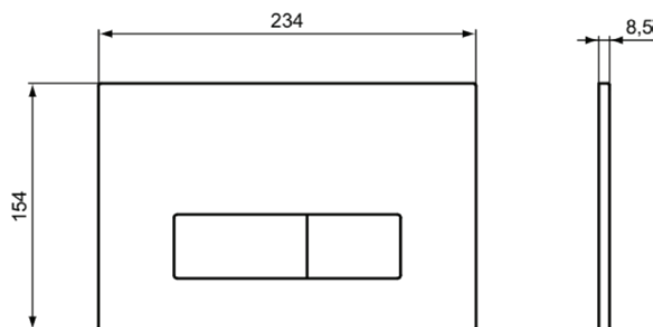

OLEAS | Mechanic control plate 234x8.5x154 mm in white finish

Image & drawing

General information

Sub product type	Mechanic control plate
Brand	Ideal Standard
Suite name	OLEAS
Designer	Studio Levien
Colour code	AC
Colour description	White
Surface finish effect	glossy
Height (mm)	154
Width (mm)	234
Length / Projection (mm)	8.5
Fixing method	Fixing bolts
EAN code	3391500580336
Net weight (kg)	0.33