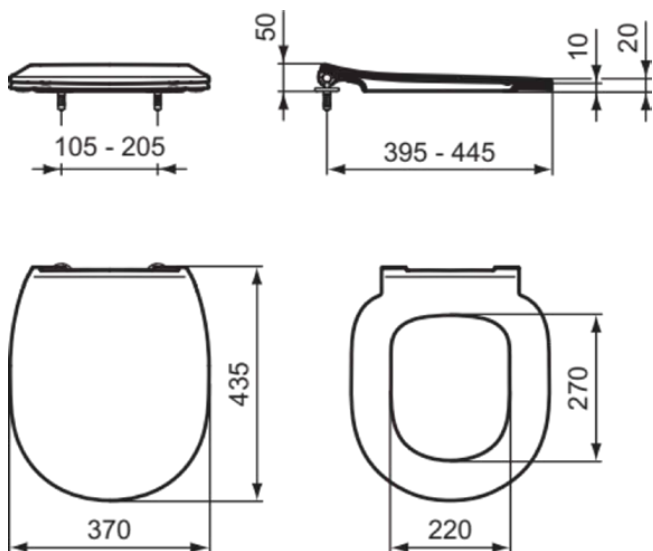

CONNECT

E772401

CONNECT | Sandwich seat 370x435x50 mm in white glossy finish | Soft close seat

Image & drawing

General information

Product type:	Toilet seats
Sub product type:	Sandwich seat
Brand:	Ideal Standard
Suite name:	CONNECT
Designer:	Ideal Standard
Colour:	01 - White Glossy
Surface finish effect:	glossy
Height (mm):	50
Width (mm):	370
Length / Projection (mm):	435
Fixing method:	Hinge set
Net weight (kg):	2.20
EAN code:	5017830474807

Features

Soft close seat

Downloads

- [• Installation Guide](#)
- [• Spare Parts List](#)

Product specifications

Anti-theft protection:	No
Closing function:	Soft close
Colour code:	01
Colour description:	white glossy
Continuous hinge pin:	No
Fixation location:	Top
For universal toilet bowl:	No
Hinge material:	Stainless steel
Hinged leg attachment to seat:	Pins inserted in lid
Material:	Plastic
Material quality:	Duroplast
PVD technology:	No
Quick release option:	Yes
Slim looking:	Yes
Surface finish effect:	glossy
With hygienic recess / fixed toilet seat:	No
With motif / icon:	No